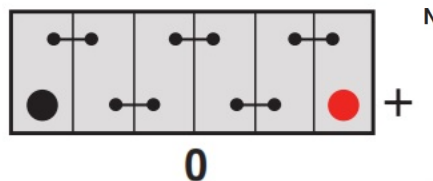

Technology

Flame Arrestor	✓
Technology	Ca/Ca
Separator	PE
VDA Roll Over Test	-
Vibration	V1 (30Hz/3g/2hr)
Recommended Charge Rate	4A

Terminal Type

T1

Standard DIN Post

Positive Terminal

Negative Terminal

Cell Assembly Layout