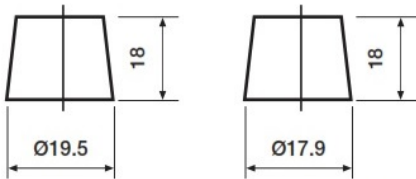

Terminal Type

T1

Standard DIN Post

Positive Terminal

Negative Terminal