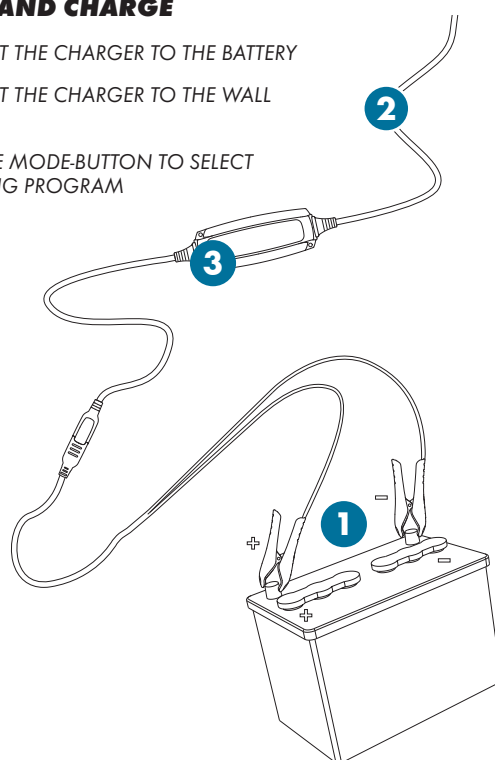

READY TO USE

The table shows the estimated time for empty battery to 80 % charge.

BATTERY SIZE (Ah)	TIME TO 80 % CHARGED
2	2 h
8	8 h
20	20 h
60	60 h

CTEK CHARGING

CONNECT AND CHARGE

- 1 CONNECT THE CHARGER TO THE BATTERY
- 2 CONNECT THE CHARGER TO THE WALL SOCKET
- 3 PRESS THE MODE-BUTTON TO SELECT CHARGING PROGRAM