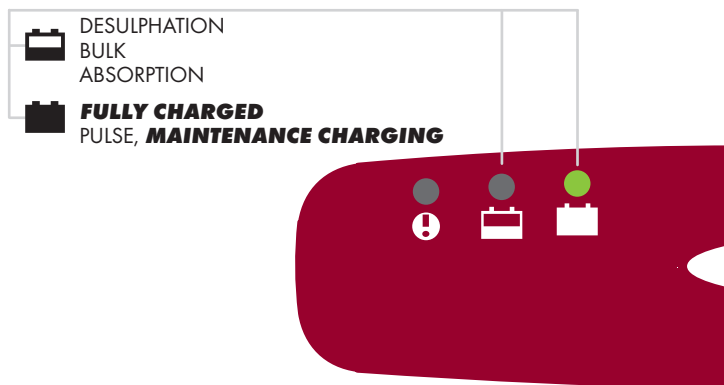

THE SMARTEST BATTERY CHARGERS IN THE WORLD

- Fully automatic charging and maintenance in 4 steps maximizes battery life and performance
- Numerous accessories simplify using the same charger for multiple batteries
- Water-resistant so that the solution could be taken to the problem even if it rains or snows
- Patented desulphation that extends the battery life
- No sparks, short-circuit proof and reverse-polarity protected for untroubled usage
- Automatic detection of end-of-life batteries that eliminates surprises

READY TO USE

The table shows the estimated time for empty battery to 80 % charge.

BATTERY SIZE (Ah)	TIME TO 80 % CHARGED
2	2 h
8	8 h
20	20 h
60	60 h

CTEK CHARGING

CONNECT AND CHARGE

- 1 CONNECT THE CHARGER TO THE BATTERY
- 2 CONNECT THE CHARGER TO THE WALL SOCKET
- 3 PRESS THE MODE-BUTTON TO SELECT CHARGING PROGRAM