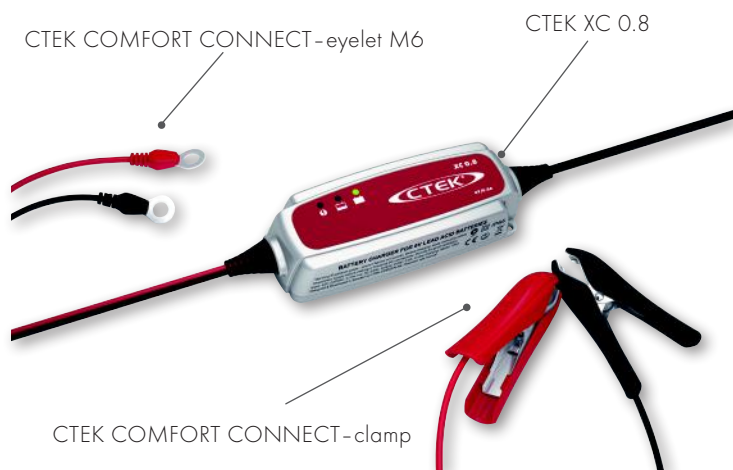

CTEK XC 0.8

0.8 A

UNIQUE 6 V CHARGING

CTEK XC 0.8

The XC 0.8 is the charger that can give your vintage car a new lease of life. The XC 0.8 is a compact fully automatic 4-step charger that charges and maintains 6 V batteries from 1.2-100 Ah. The XC 0.8 is IP65 classified (splash and dust proof) and delivers 0.8 A. It is designed to protect vehicle electronics, is non-sparking, reverse polarity protected, and short-circuit proof. It is delivered with a 5-year warranty.

Fully automatic for optimal charging

For all lead-acid batteries

FULLY CHARGED BATTERY / MAINTENANCE CHARGING

TECHNICAL DATA

CHARGING VOLTAGE	7.2 V
CHARGING CURRENT	0.8 A
TYPE OF CHARGER	4 step, fully automatic charging cycle
TYPE OF BATTERY	6 V lead-acid batteries
BATTERY CAPACITY	1.2-100 Ah
INSULATION	IP65 (splash and dust proof)

THE SMARTEST BATTERY CHARGERS IN THE WORLD

- Fully automatic charging and maintenance in 4 steps maximizes battery life and performance
- Numerous accessories simplify using the same charger for multiple batteries
- Water-resistant so that the solution could be taken to the problem even if it rains or snows
- Patented desulphation that extends the battery life
- No sparks, short-circuit proof and reverse-polarity protected for untroubled usage
- Automatic detection of end-of-life batteries that eliminates surprises

READY TO USE

The table shows the estimated time for empty battery to 80 % charge.

BATTERY SIZE (Ah)	TIME TO 80 % CHARGED
2	2 h
8	8 h
20	20 h
60	60 h

CTEK CHARGING

CONNECT AND CHARGE

- 1 CONNECT THE CHARGER TO THE BATTERY
- 2 CONNECT THE CHARGER TO THE WALL SOCKET
- 3 PRESS THE MODE-BUTTON TO SELECT CHARGING PROGRAM